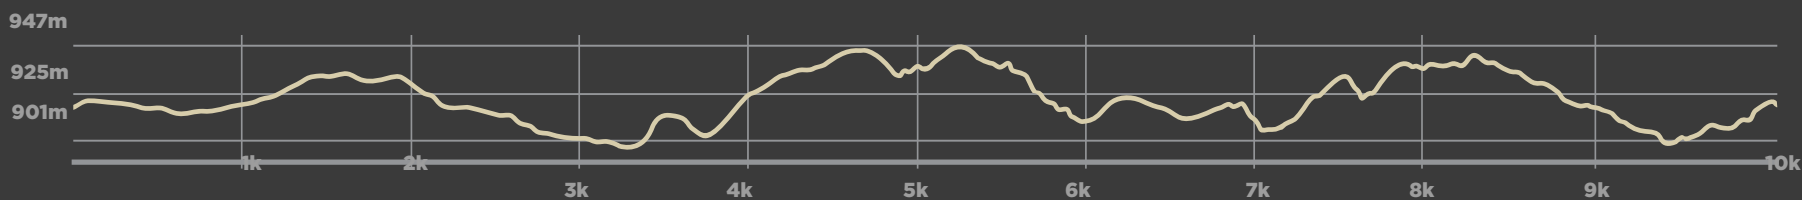

BATEL RUN

5K SUBIDA TOTAL
+47m

10K SUBIDA TOTAL
+97m

A woman in a dark athletic top is smiling and taking a selfie with her smartphone. The background is a blurred crowd of people at an outdoor event, possibly a race. The image has a dark green overlay.