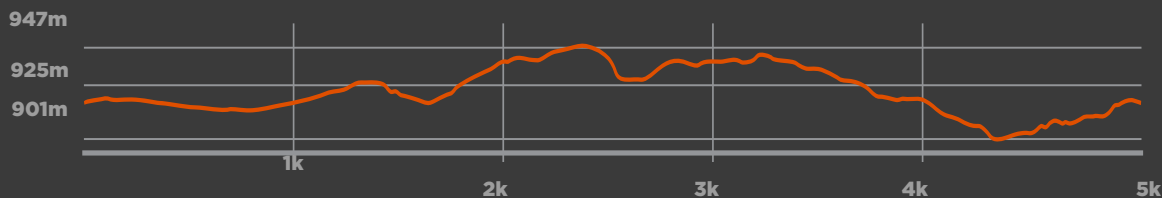

BATEL RUN

5K SUBIDA TOTAL
+47m

10K SUBIDA TOTAL
+97m

A woman in a dark athletic top is smiling and taking a selfie with her smartphone. The background is a blurred crowd of people at an outdoor event, possibly a race. The image has a dark green overlay.